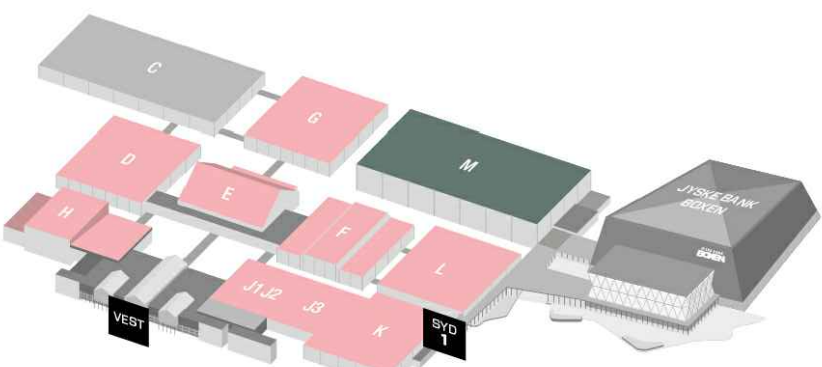

PORT
H: 245 cm.
B: 230 cm.

PORT
H: 477 cm.
B: 460 cm.

PORT
H: 477 cm.
B: 565 cm.

NEW TASTE:

- * 4301 SØMODS BOLCHER
- * 4302 SØBOGAARD
- * 4303 TEA LOVERS ONLY
- * 4304 NORDIC SNAILS
- * 4305 BOLCHEVÆRK
- * 4306 ELISKA
- * 4307 MORSØ OLIEMØLLE
- * 4308 MATR COPENHAGEN
- * 4309 MELLOW CHOCOLATE
- * 4310 FANGST
- * 4311 PAZIL

- HALL D: INTERIOR & LIFESTYLE
- HALL E: TASTE
- HALL F: INTERIOR ONE
- HALL G: DINING
- HALL H: INTERIOR & LIFESTYLE + FASHION

- HALL J1+J2: INTERIOR & LIFESTYLE
- HALL J3: INTERIOR + SOUVENIRS & GIFTS
- HALL K: LIVING & GARDEN
- HALL L: INTERIOR + CREATORS COMMUNITY
- HALL M: EVENT

19. AUGUST - 22. AUGUST 2021

FORMLAND
NORDIC DESIGN COMMUNITY AUTUMN 21

HALL E

Målforhold : 1 : 300
Revideret : 10.08.21
Tegn. af : PWT