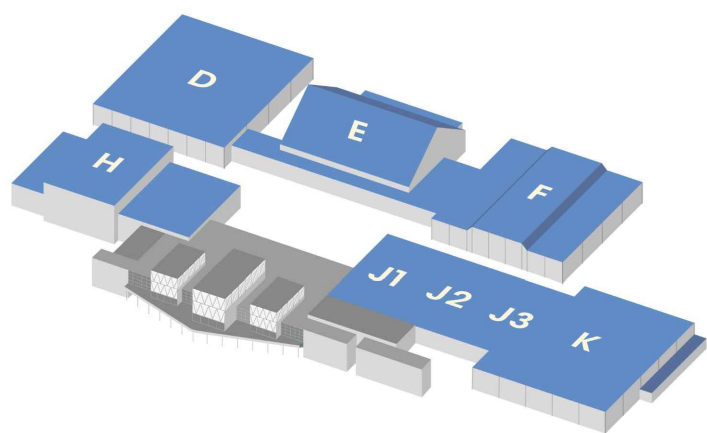

Hall D: Interior
Hall H: Interior & Fashion
Hall E: Taste
Hall F: Interior & Creators Community
Hall J1: Interior
Hall J2: Garden & Outdoor
Hall J3: Garden & Outdoor
Hall K: Garden & Outdoor

02. - 04. februar 2025

MCH

HALL F
INTERIOR

formland

Målforhold : 1:300

Revideret : 29.01.25

Tegn. af : PWT